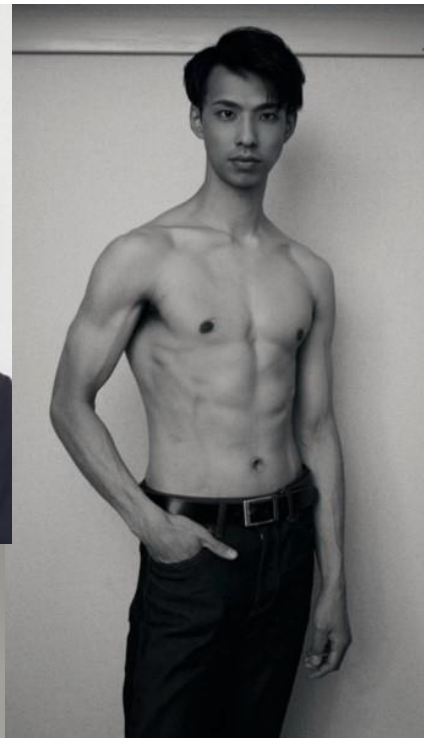

Ryuhei Fukumori  
Ht 184 C93 W73 H94 S27.5  
Black/Black  
Language: Japanese&English  
Baseball, Soccer.Swimming.  
Yoga.

Isop Model Agency  
Tel 03-6693-6428  
Fax 03-6674-4027  
[www.facebook.com/isop.model](http://www.facebook.com/isop.model)  
[www.isopm.co.jp](http://www.isopm.co.jp)