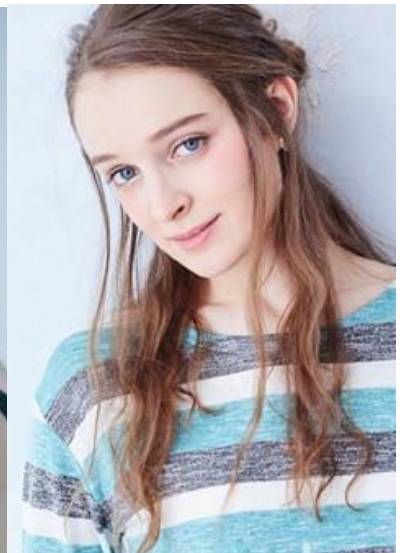

Alena B

Ht175 B81 W62 H92 S24.5

Light Brown/Blue

Isop Model Agency
Tel 03-6693-6428
Fax 03-6674-4027
www.facebook.com/isop.model
www.isopm.co.jp